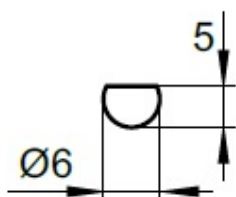

## PRODUCT SHEET

**Description:**

Locking Bar  $\varnothing 6\text{mm} \times 1000\text{mm}$ , Steel, Nickel Plated

**Item number:**

14.05.720-0

Units	Box	Carton	HS Code	Barcode
Pcs.	2	60	8301600090	
				5704866043960

# 14.05.720	1000 mm Nickel Plated
# 14.05.723	1000 mm Brass Plated
# 14.05.724	1000 mm Bronze Plated
# 14.05.725	1200 mm Nickel Plated
# 14.05.729	1500 mm Nickel Plated
# 14.05.730	1500 mm Bronze Plated
# 14.05.735	2000 mm Nickel Plated